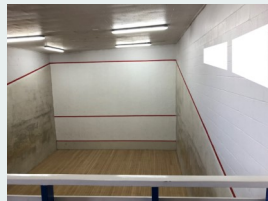

Side Squash Courts